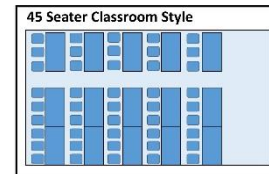

Boardroom

Cabaret

Classroom

Hollow Square

Theatre

U Shaped