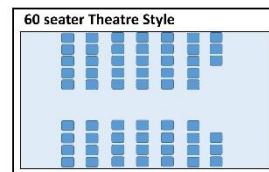

Boardroom

Cabaret

Classroom

Hollow Square

Theatre

U Shaped